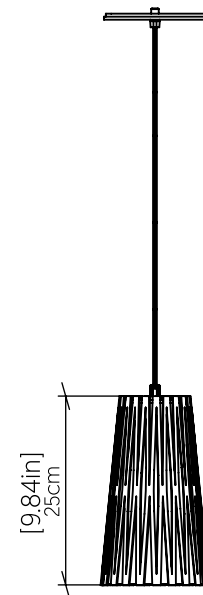

1239 [E-26]

Name: Living Hinges Accord Pendant 1239
 Collection: Living Hinges
 Application: Pendant
 Construction: Natural Wood Veneer, MDF and Cotton Shade

Specifications

Light Source: 1X 25W 120V-240V E26 (medium base)
 Driver Location: N/A
 Color Temperature: Lamp Dependent
 Dimming Option: Lamp Dependent
 CRI: Lamp Dependent
 Delivered Lumens: Lamp Dependent
 Total Power: Lamp Dependent
 Input Voltage: 120V-240V
 Input Frequency: 60 Hz
 Canopy Dimension: H0.8cm Ø13,5cm / H0.31" Ø5.31"
 Height Adjustment Limit: 10'
 Weight: 0.81kg/1.79lbs

Fixture Image

Technical Drawing

Photometric Graph

Standards