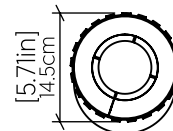

1239 [E-26]

Name: Living Hinges Accord Pendant 1239
 Collection: Living Hinges
 Application: Pendant
 Construction: Natural Wood Veneer, MDF and Cotton Shade

Specifications

Light Source: 1X 25W 120V-240V E26 (medium base)
 Driver Location: N/A
 Color Temperature: Lamp Dependent
 Dimming Option: Lamp Dependent
 CRI: Lamp Dependent
 Delivered Lumens: Lamp Dependent
 Total Power: Lamp Dependent
 Input Voltage: 120V-240V
 Input Frequency: 60 Hz
 Canopy Dimension: H0.8cm Ø13,5cm / H0.31" Ø5.31"
 Height Adjustment Limit: 10'
 Weight: 0.81kg/1.79lbs

Fixture Image

Technical Drawing

Photometric Graph

Standards