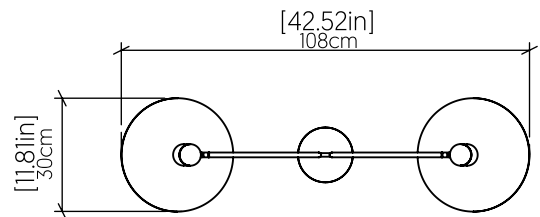

Technical Drawing