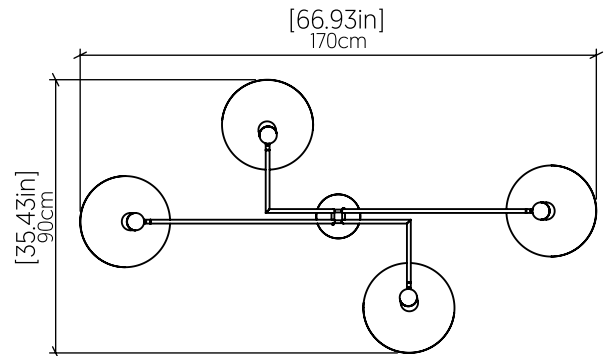

1420 [E-26]

Name: Dot Accord Pendant 1420
 Collection: Dot
 Application: Pendant
 Construction: Natural Wood Veneer, MDF and Carbon Steel

Specifications

Light Source: 4x GU10 6W 120V-240V
 Driver Location: N/A
 Color Temperature: Lamp Dependent
 Dimming Option: Lamp Dependent
 CRI: Lamp Dependent
 Delivered Lumens: Lamp Dependent
 Total Power: Lamp Dependent
 Input Voltage: 120V-240V
 Input Frequency: 60 Hz
 Canopy Dimension: H6.5cm Ø18cm / H2.56" Ø7.09"
 Height Adjustment Limit: N/A
 Weight: N/A
 Standard: Black Lacquer painted metal and spot

Fixture Image

Technical Drawing

Photometric Graph

Standards