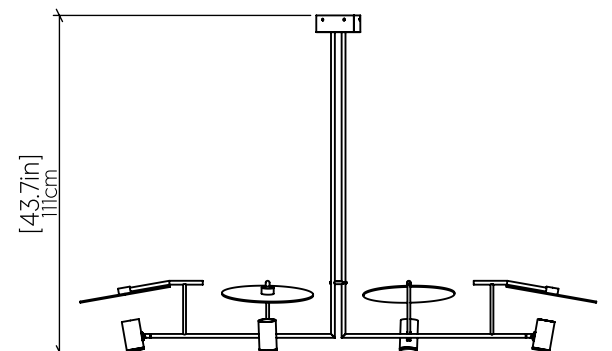

1420 [E-26]

Name: Dot Accord Pendant 1420
 Collection: Dot
 Application: Pendant
 Construction: Natural Wood Veneer, MDF and Carbon Steel

Specifications

Light Source: 4x GU10 6W 120V-240V
 Driver Location: N/A
 Color Temperature: Lamp Dependent
 Dimming Option: Lamp Dependent
 CRI: Lamp Dependent
 Delivered Lumens: Lamp Dependent
 Total Power: Lamp Dependent
 Input Voltage: 120V-240V
 Input Frequency: 60 Hz
 Canopy Dimension: H6.5cm Ø18cm / H2.56" Ø7.09"
 Height Adjustment Limit: N/A
 Weight: N/A
 Standard: Black Lacquer painted metal and spot

Fixture Image

Technical Drawing

Photometric Graph

Standards