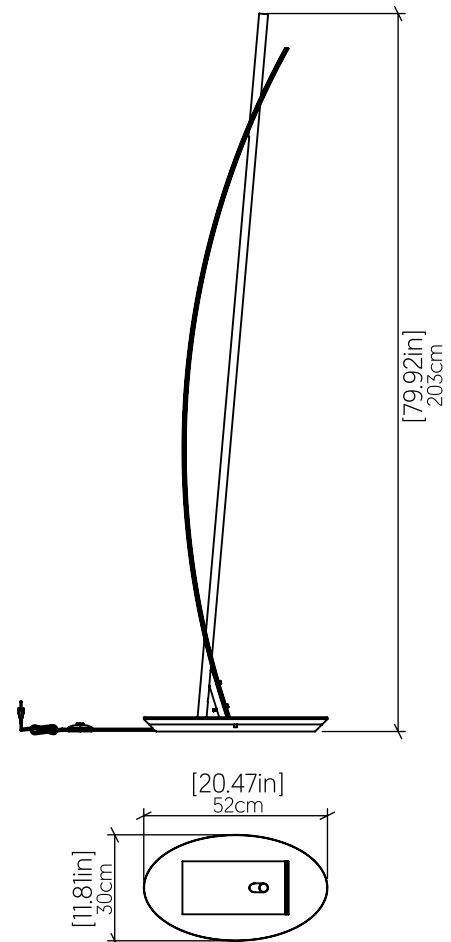

3015LED [LED]

Name: Raft Accord Floor Lamp 3015 LED
 Collection: Clean
 Application: Floor Lamp
 Construction: Natural Wood Venner, MDF and Acrylic

Specifications

Light Source:	Integrated LED Module
Driver Location:	Inside the Base
Color Temperature:	3000K, 3500K or 4000K
Dimming Option:	non dimmable
CRI:	90
Delivered Lumens:	410 lm
Total Power:	11.5 W
Input Voltage:	120V - 277V
Input Frequency:	60 Hz
Canopy Dimension:	N/A
Weight:	Weight
Standard:	Golden metal rod / white stone

Fixture Image

Technical Drawing

Photometric Graph

Standards

DAMP
LOCATION