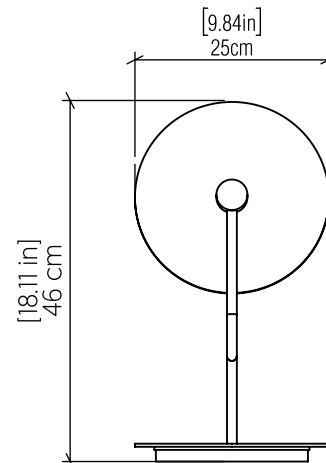

7057 [E-26]

Name: Dot Accord Table Lamp 7057
 Collection: Dot
 Application: Table Lamp
 Construction: Natural Wood Veneer, MDF and Carbon Steel

Specifications

Light Source: 1x GU10 6W 120V-240V
 Light Bulbs not Included
 Color Temperature: Lamp dependent
 CRI: Lamp dependent
 Delivered Lumens: Lamp dependent
 Total Power: Lamp dependent
 Input Voltage: 120V - 240V
 Input Frequency: 60 Hz
 Canopy Dimension: N/A
 Height Adjustment Limit: N/A
 Weight: 3.33kg/7.34lbs
 Standard: Black lacquer painted metal and spot

Fixture Image

Technical Drawing

Photometric Graph

Standards