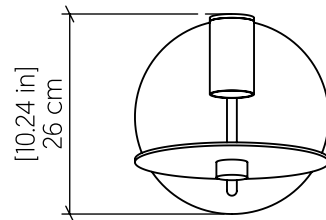

7057 [E-26]

Name: Dot Accord Table Lamp 7057
Collection: Dot
Application: Table Lamp
Construction: Natural Wood Veneer, MDF and Carbon Steel

Specifications

Light Source: 1x GU10 6W 120V-240V
Light Bulbs not Included
Color Temperature: Lamp dependent
CRI: Lamp dependent
Delivered Lumens: Lamp dependent
Total Power: Lamp dependent
Input Voltage: 120V - 240V
Input Frequency: 60 Hz
Canopy Dimension: N/A
Height Adjustment Limit: N/A
Weight: 3.33kg/7.34lbs
Standard: Black lacquer painted metal and spot

Fixture Image

Technical Drawing

Photometric Graph

Standards