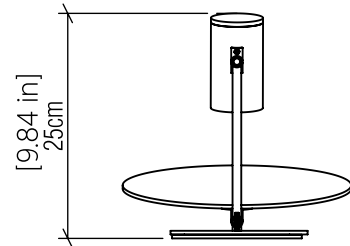

Technical Drawing