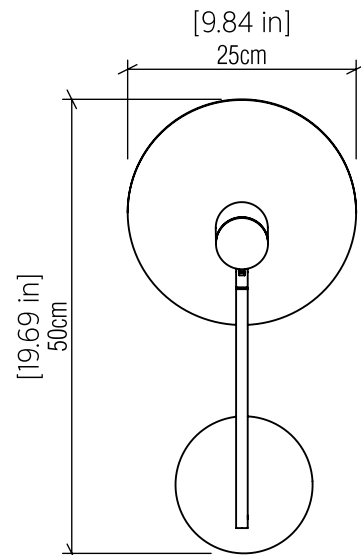

4128 [GU10]

Name: Dot Accord Wall Lamp 4128
 Collection: Dot
 Application: Wall Lamp
 Construction: Natural Wood Venner, MDF and Carbon Steel

Fixture Image

Specifications

Light Source: 1x GU10 6W 120V-240V
 Light Bulbs not Included
 Color Temperature: Lamp dependent
 CRI: Lamp dependent
 Delivered Lumens: Lamp dependent
 Total Power: Lamp dependent
 Input Voltage: 120V-240V
 Input Frequency: 60 Hz
 Canopy Dimension N/A
 Weight: 1.53kg/3.37lbs
 Standard: Black lacquer painted metal and spot

Technical Drawing

Photometric Graph

Standards