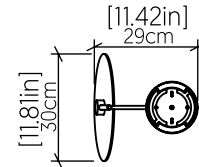

1418 [GU10]

Name: Dot Accord Pendant 1418
 Collection: Dot
 Application: Pendant
 Construction: Natural Wood Veneer, MDF and Carbon Steel

Specifications

Light Source: 1x GU10 6W 120V-240V
 Lamps not Included
 Color Temperature: Lamp Dependent
 Dimming Option: Lamp Dependent
 CRI: Lamp Dependent
 Delivered Lumens: Lamp Dependent
 Total Power: Lamp Dependent
 Input Voltage: 120V-240V
 Input Frequency: 60 Hz
 Canopy Dimension H6.5cm Ø18cm / H2.56" Ø7.09"
 Height Adjustment Limit: N/A
 Weight: 2.88kg/6.35lbs
 Standard: Black Lacquer painted metal and spot

Fixture Image

Technical Drawing

Photometric Graph

Standards