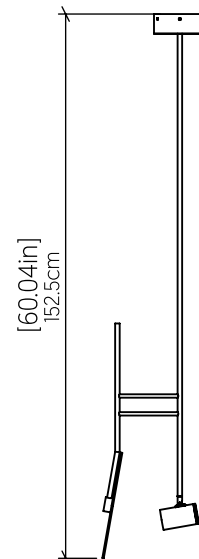

1418 [GU10]

Name: Dot Accord Pendant 1418
 Collection: Dot
 Application: Pendant
 Construction: Natural Wood Veneer, MDF and Carbon Steel

Specifications

Light Source: 1x GU10 6W 120V-240V
 Lamps not Included
 Color Temperature: Lamp Dependent
 Dimming Option: Lamp Dependent
 CRI: Lamp Dependent
 Delivered Lumens: Lamp Dependent
 Total Power: Lamp Dependent
 Input Voltage: 120V-240V
 Input Frequency: 60 Hz
 Canopy Dimension H6.5cm Ø18cm / H2.56" Ø7.09"
 Height Adjustment Limit: N/A
 Weight: 2.88kg/6.35lbs
 Standard: Black Lacquer painted metal and spot

Fixture Image

Technical Drawing

Photometric Graph

Standards