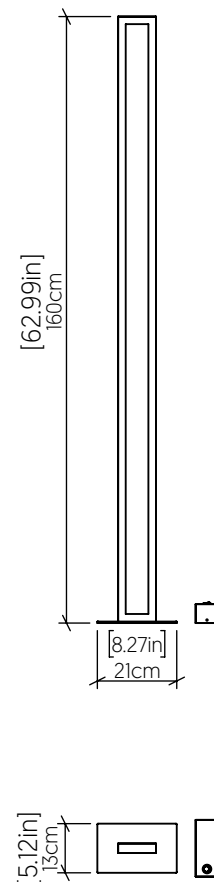

## 3123LED [LED]

Name: Frame Accord Floor Lamp 3123 LED  
 Collection: Frame  
 Application: Floor Lamp  
 Construction: Natural Wood Venner, MDF and Acrylic

### Specifications

Light Source:	Integrated LED Module
Driver Location	In line, Drive Enclosure
Color Temperature:	3000K, 3500K or 4000K
Dimming Option:	non dimmable
CRI:	90
Delivered Lumens:	2652 lm
Total Power:	28.6 W
Input Voltage:	120V - 277V
Input Frequency:	60 Hz
Canopy Dimension	N/A
Weight:	N/A

### Fixture Image

### Technical Drawing