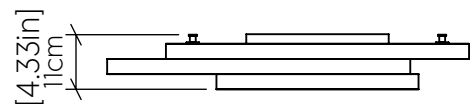

Specifier: _____ Date: _____

Project name: _____

Project location: _____

5084LED (LED)

Name: Frame Accord Ceiling Mounted 5084 LED
Collection: Frame
Application: Ceiling
Construction: Natural Wood Venner, MDF and Acrylic

Specifications

Light Source:	Integrated LED Module
Driver Location	Inside the luminaire
Color Temperature:	3000K, 3500K or 4000K
Dimming Option:	0-10V, ELV/TRIAC
CRI:	90
Delivered Lumens:	3300 lm
Total Power:	42 W
Input Voltage:	120V - 277V
Input Frequency:	60 Hz
Canopy Dimension	N/A
Height Adjustment Limit:	N/A
Weight:	N/A

Fixture Image

Technical Drawing

Photometric Graph

Standards