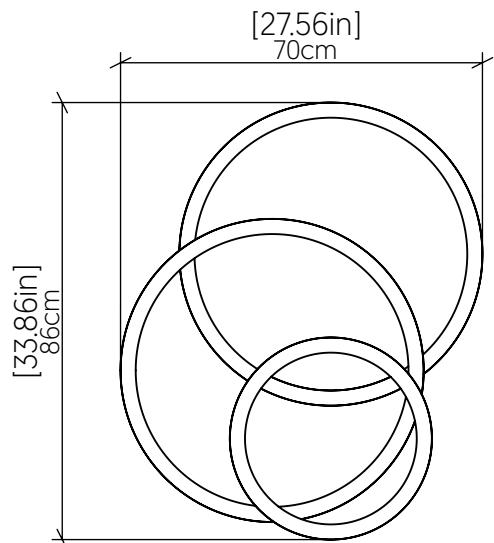

### Specifications

Light Source:	Integrated LED Module
Driver Location	Inside the luminaire
Color Temperature:	3000K, 3500K or 4000K
Dimming Option:	0-10V, ELV/TRIAC
CRI:	90
Delivered Lumens:	3300 lm
Total Power:	42 W
Input Voltage:	120V - 277V
Input Frequency:	60 Hz
Canopy Dimension	N/A
Height Adjustment Limit:	N/A
Weight:	N/A

### Technical Drawing