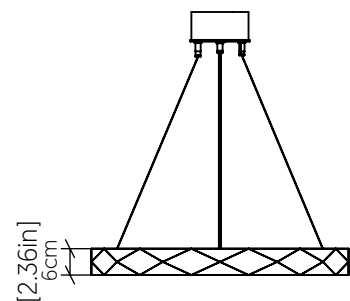

Specifier: _____ Date: _____

Project name: _____

Project location: _____

1354LED (LED)

Name: Faceted Accord Pendant 1354 LED
Collection: Facet
Application: Pendant
Construction: Natural Wood Venner, MDF and Acrylic

Specifications

Light Source:	Integrated LED Module
Driver Location:	Canopy
Color Temperature:	3000K, 3500K or 4000K
Dimming Option:	0-10V OR ELV/TRIAC
CRI:	90
Delivered Lumens:	1213 lm
Total Power:	20.7 W
Input Voltage:	120V-277V
Input Frequency:	60 Hz
Canopy Dimension:	N/A
Height Adjustment Limit:	10'
Weight:	N/A

Fixture Image

Technical Drawing

Photometric Graph

Standards