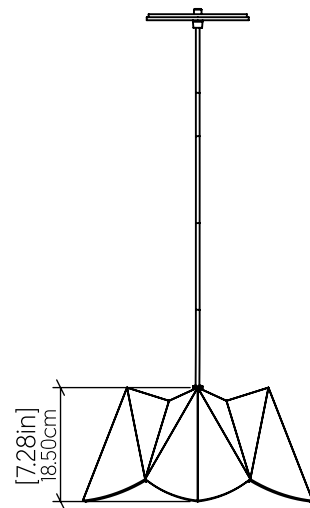

1283 [E-26]

Name: Physalis Accord Pendant 1283
 Collection: Physlis
 Application: Pendant
 Construction: Natural Wood Veneer, MDF

Specifications

Light Source: 1X 25W 120V-240V E26 [medium base]
 Driver Location: N/A
 Color Temperature: Lamp Dependent
 Dimming Option: Lamp Dependent
 CRI: Lamp Dependent
 Delivered Lumens: Lamp Dependent
 Total Power: Lamp Dependent
 Input Voltage: 120V-240V
 Input Frequency: 60 Hz
 Canopy Dimension: H0.8cm Ø13,5cm / H0.31" Ø5.31"
 Height Adjustment Limit: 10'
 Weight: 2.34kg/5.16lbs
 Standard: Shade interior in White

Fixture Image

Technical Drawing

Photometric Graph

Standards