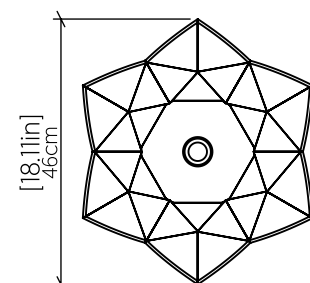

1283 [E-26]

Name: Physalis Accord Pendant 1283
 Collection: Physlis
 Application: Pendant
 Construction: Natural Wood Veneer, MDF

Specifications

Light Source: 1X 25W 120V-240V E26 [medium base]
 Driver Location: N/A
 Color Temperature: Lamp Dependent
 Dimming Option: Lamp Dependent
 CRI: Lamp Dependent
 Delivered Lumens: Lamp Dependent
 Total Power: Lamp Dependent
 Input Voltage: 120V-240V
 Input Frequency: 60 Hz
 Canopy Dimension: H0.8cm Ø13,5cm / H0.31" Ø5.31"
 Height Adjustment Limit: 10'
 Weight: 2.34kg/5.16lbs
 Standard: Shade interior in White

Fixture Image

Technical Drawing

Photometric Graph

Standards