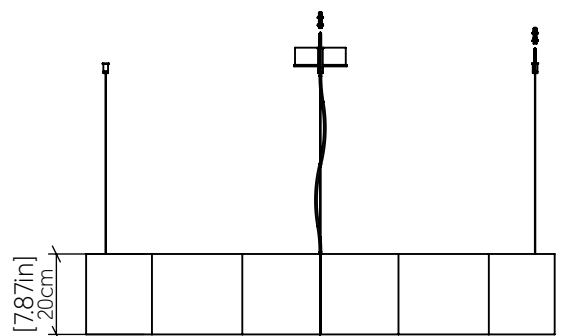

Technical Drawing