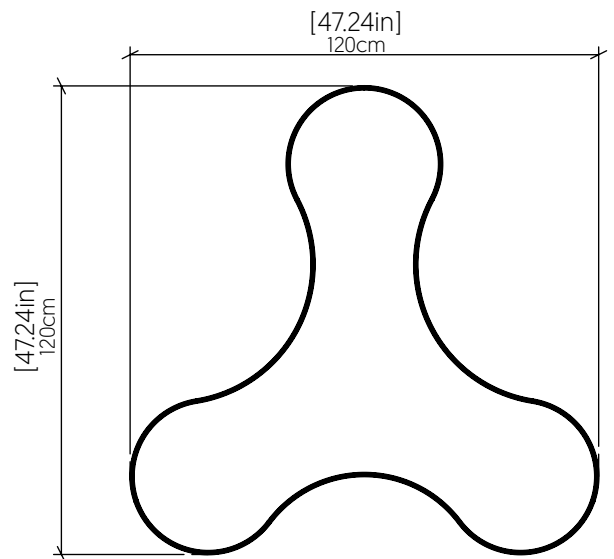

Technical Drawing