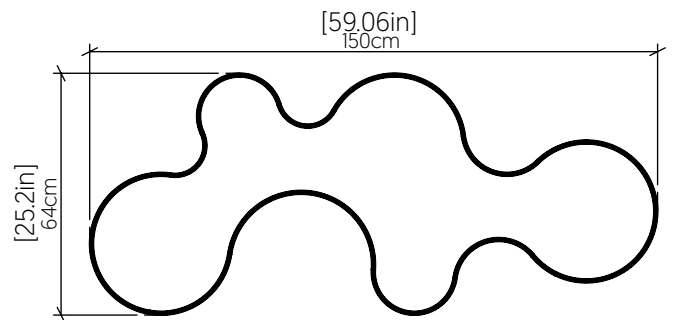

1337LED [LED]

Name: Organic Accord Pendant 1337 LED
 Collection: Organic
 Application: Pendant
 Construction: Natural Wood Venner, MDF and Acrylic

Fixture Image

Specifications

Light Source:	Integrated LED Module
Driver Location:	Fixture
Color Temperature:	3000K, 3500K or 4000K
Dimming Option:	0-10V OR ELV/TRIAC
CRI:	90
Delivered Lumens:	7700 lm
Total Power:	112 W
Input Voltage:	120V - 277V
Input Frequency:	60 Hz
Canopy Dimension:	N/A
Height Adjustment Limit:	10'
Weight:	N/A

Technical Drawing

Photometric Graph

Standards