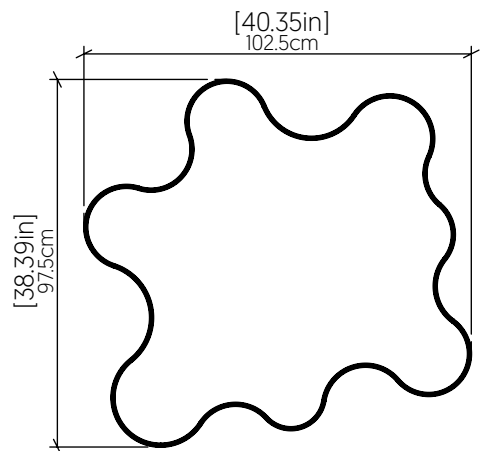

1200LED (LED)

Name: Organic Accord Pendant 1200 LED
 Collection: Organic
 Application: Pendant
 Construction: Natural Wood Venner, MDF and Acrylic

Specifications

Light Source:	Integrated LED Module
Driver Location:	Dimmer Dependent
Color Temperature:	3000K, 3500K or 4000K
Dimming Option:	0-10V OR ELV/TRIAC
CRI:	90
Delivered Lumens:	5775 lm
Total Power:	84 W
Input Voltage:	120V - 277V
Input Frequency:	60 Hz
Canopy Dimension:	N/A
Height Adjustment Limit:	10'
Weight:	N/A

Fixture Image

Technical Drawing

Photometric Graph

Standards