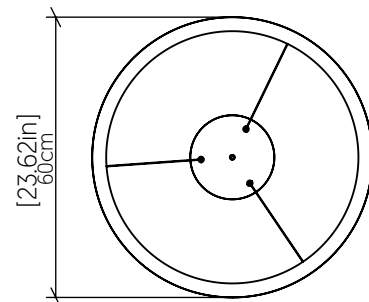

Specifier: _____ Date: _____

Project name: _____

Project location: _____

1316LED (LED)

Name: Frame Accord Pendant 1316 LED
Collection: Frame
Application: Pendant
Construction: Natural Wood Venner, MDF and Acrylic

Specifications

Light Source:	Integrated LED Module
Driver Location:	Canopy
Color Temperature:	3000K, 3500K or 4000K
Dimming Option:	0-10V OR ELV/TRIAC
CRI:	90
Delivered Lumens:	1482 lm
Total Power:	16 W
Input Voltage:	120V-277V
Input Frequency:	60 Hz
Canopy Dimension:	N/A
Height Adjustment Limit:	10'
Weight:	N/A

Fixture Image

Technical Drawing

Photometric Graph

Standards