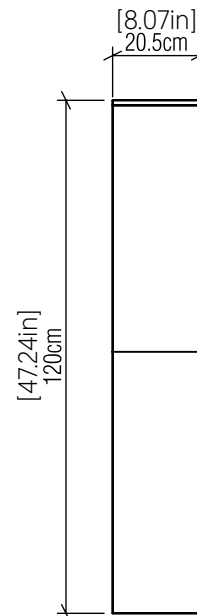

Technical Drawing