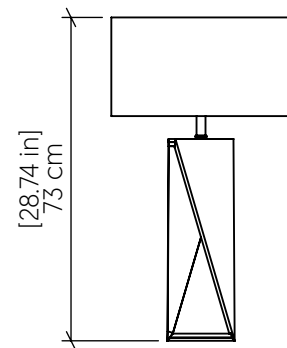

Specifier: _____ Date: _____

Project name: _____

Project location: _____

7044 [E-26]

Name: Spin Accord Table Lamp 7044
Collection: Spin
Application: Table Lamp
Construction: Natural Wood Veneer, MDF, Stainless Steel and Cotton Shade

Specifications

Light Source: 1X 25W 120V-240V E26 (medium base)
Light Bulbs not Included
Color Temperature: Lamp dependent
CRI: Lamp dependent
Delivered Lumens: Lamp dependent
Total Power: Lamp dependent
Input Voltage: 120V - 240V
Input Frequency: 60 Hz
Canopy Dimension: N/A
Height Adjustment Limit: N/A
Weight: 1.80kg/3.97lbs

Fixture Image

Technical Drawing

Photometric Graph

Standards