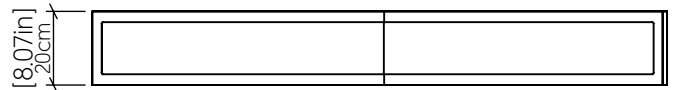

Specifier: _____ Date: _____

Project name: _____

Project location: _____

1300LED (LED)

Name: Wave Accord Pendant 1300 LED
Collection: Clean
Application: Pendant
Construction: Natural Wood Venner, MDF and Acrylic

Specifications

Light Source: Integrated LED Module
Driver Location: Canopy
Color Temperature: 3000K, 3500K or 4000K
Dimming Option: 0-10V OR ELV/TRIAC
CRI: 90
Delivered Lumens: 3276 lm
Total Power: 35.3 W
Input Voltage: 120V - 277V
Input Frequency: 60 Hz
Canopy Dimension: N/A
Height Adjustment Limit: 10'
Weight: N/A

Fixture Image

Technical Drawing

Photometric Graph

Standards