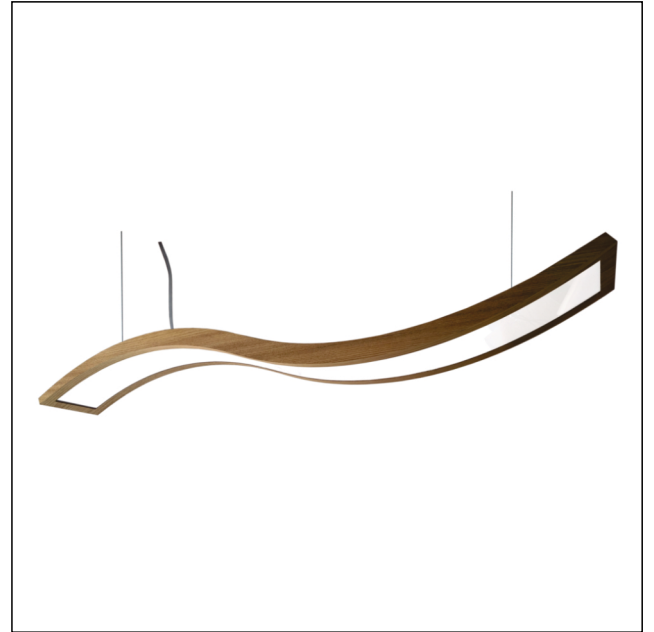

Fixture Image

Technical Drawing