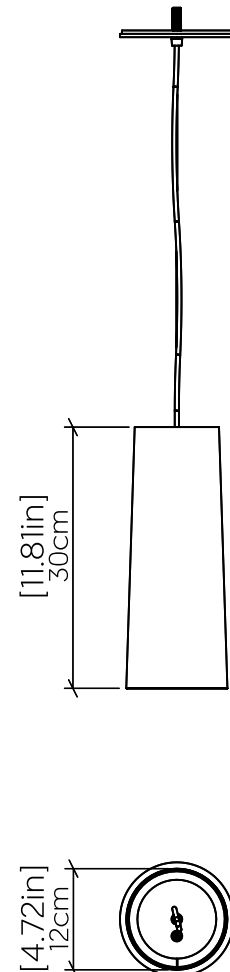

116 [E-26]

Name:	Conical Accord Pendant 116
Collection:	Conical
Application:	Pendant
Construction:	Natural Wood Veneer, MDF

Specifications

Light Source:	1X 25W 120V-240V E26 (medium base)
Lamps not included	Lamps not included
Color Temperature:	Lamp Dependent
Dimming Option:	Lamp Dependent
CRI:	Lamp Dependent
Delivered Lumens:	Lamp Dependent
Total Power:	Lamp Dependent
Input Voltage:	120V-240V
Input Frequency:	60 Hz
Canopy Dimension	H0.8cm Ø13,5cm / H0.31" Ø5.31"
Height Adjustment Limit:	10'
Weight:	1.03kg/2.27lbs
Standard:	Shade interior in White

Fixture Image

Technical Drawing

Photometric Graph

Standards