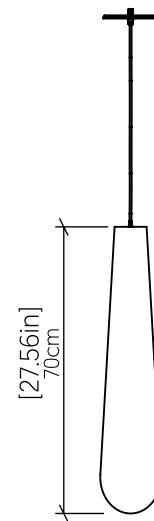

1277 [E-26]

Name: Conical Accord Pendant 1277
 Collection: Cronical
 Application: Pendant
 Construction: Natural Wood Veneer, MDF

Specifications

Light Source: 1X 25W 120V-240V E26 [medium base]
 Driver Location: N/A
 Color Temperature: Lamp Dependent
 Dimming Option: Lamp Dependent
 CRI: Lamp Dependent
 Delivered Lumens: Lamp Dependent
 Total Power: Lamp Dependent
 Input Voltage: 120V-240V
 Input Frequency: 60 Hz
 Canopy Dimension: H0.8cm Ø13,5cm / H0.31" Ø5.31"
 Height Adjustment Limit: 10'
 Weight: 2.07kg/4.56lbs
 Standard: Shade interior in White

Fixture Image

Technical Drawing

Photometric Graph

Standards