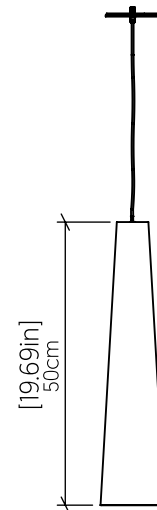

1276 [E-26]

Name: Conical Accord Pendant 1276
 Collection: Cronical
 Application: Pendant
 Construction: Natural Wood Veneer, MDF

Specifications

Light Source: 1X 25W 120V-240V E26 [medium base]
 Driver Location: N/A
 Color Temperature: Lamp Dependent
 Dimming Option: Lamp Dependent
 CRI: Lamp Dependent
 Delivered Lumens: Lamp Dependent
 Total Power: Lamp Dependent
 Input Voltage: 120V-240V
 Input Frequency: 60 Hz
 Canopy Dimension: H0.8cm Ø13,5cm / H0.31" Ø5.31"
 Height Adjustment Limit: 10'
 Weight: 0.94kg/2.07lbs
 Standard: Shade interior in White

Fixture Image

Technical Drawing

Photometric Graph

Standards