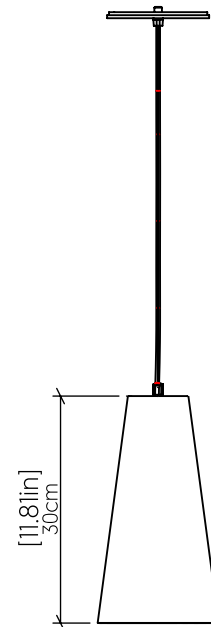

# 1233 [E-26]

Name: Conical Accord Pendant 1233  
 Collection: Conical  
 Application: Pendant  
 Construction: Natural Wood Veneer, MDF

## Fixture Image

## Specifications

Light Source: 1X 25W 120V-240V E26 [medium base]  
 Driver Location: N/A  
 Color Temperature: Lamp Dependent  
 Dimming Option: Lamp Dependent  
 CRI: Lamp Dependent  
 Delivered Lumens: Lamp Dependent  
 Total Power: Lamp Dependent  
 Input Voltage: 120V-240V  
 Input Frequency: 60 Hz  
 Canopy Dimension: H0.8cm Ø13,5cm / H0.31" Ø5.31"  
 Height Adjustment Limit: 10'  
 Weight: 0.99kg/2.18lbs  
 Standard: Shade interior in White

## Technical Drawing