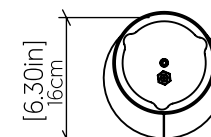

Technical Drawing