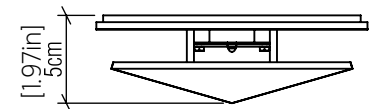

Technical Drawing