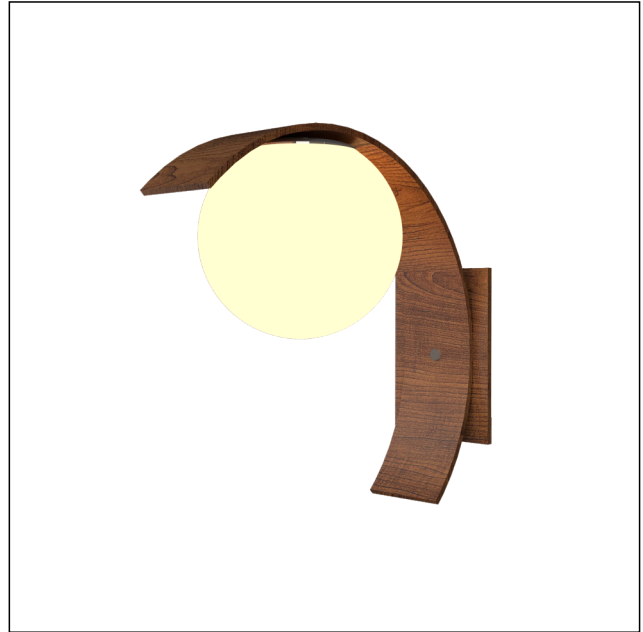

416 [E-26]

Name: Sfera Accord Wall Lamp 416
Collection: Sfera
Application: Wall Lamp
Construction: Natural Wood Venner, MDF, Glass and Aluminum

Specifications

Light Source: 1X 25W 120V-240V E26 (medium base)
Light Bulbs not Included
Color Temperature: Lamp dependent
CRI: Lamp dependent
Luminous Flux: Lamp dependent
Delivered Lumens: Lamp dependent
Total Power: Lamp dependent
Input Voltage: 120V-240V
Input Frequency: 60 Hz
Canopy Dimension: N/A
Weight: 1.08kg/2.38lbs
Lamp Type: E26- A15 [1.9" diameter]

Fixture Image

Technical Drawing