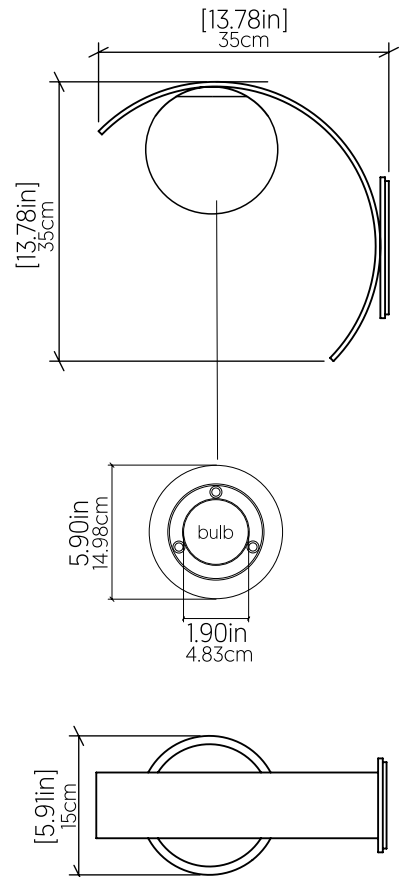

416 [E-26]

Name: Sfera Accord Wall Lamp 416
 Collection: Sfera
 Application: Wall Lamp
 Construction: Natural Wood Venner, MDF, Glass and Aluminum

Specifications

Light Source: 1X 25W 120V-240V E26 (medium base)
 Light Bulbs not Included
 Color Temperature: Lamp dependent
 CRI: Lamp dependent
 Luminous Flux: Lamp dependent
 Delivered Lumens: Lamp dependent
 Total Power: Lamp dependent
 Input Voltage: 120V-240V
 Input Frequency: 60 Hz
 Canopy Dimension: N/A
 Weight: 1.08kg/2.38lbs
 Lamp Type: E26- A15 [1.9" diameter]

Fixture Image

Technical Drawing

Photometric Graph

Standards