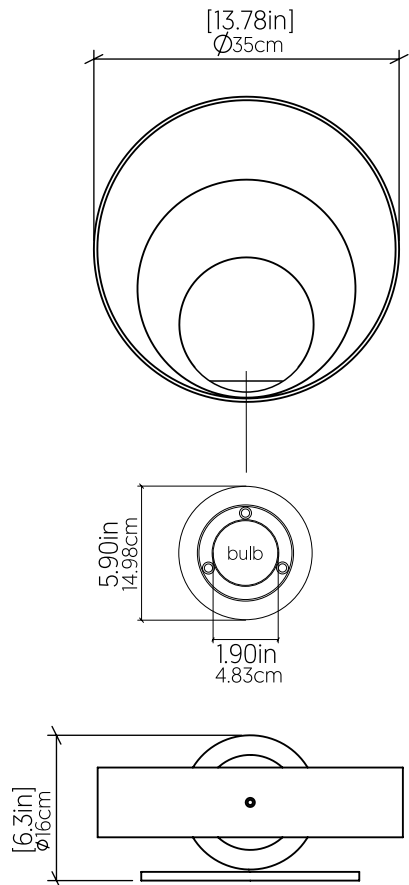

415 [E-26]

Name: Sfera Accord Wall Lamp 415
 Collection: Sfera
 Application: Wall Lamp
 Construction: Natural Wood Venner, MDF, Glass and Aluminum

Specifications

Light Source: 1X 25W 120V-240V E26 (medium base)
 Light Bulbs not Included
 Color Temperature: Lamp dependent
 CRI: Lamp dependent
 Luminous Flux: Lamp dependent
 Delivered Lumens: Lamp dependent
 Total Power: Lamp dependent
 Input Voltage: 120V-240V
 Input Frequency: 60 Hz
 Canopy Dimension: N/A
 Weight: 1.39kg/3.06lbs
 Lamp Type: E26- A15 [1.9" diameter]

Fixture Image

Technical Drawing

Photometric Graph

Standards