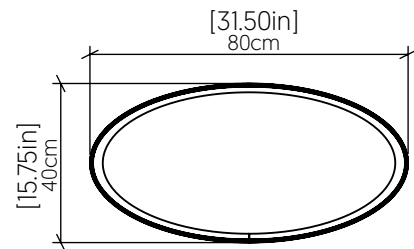

Technical Drawing