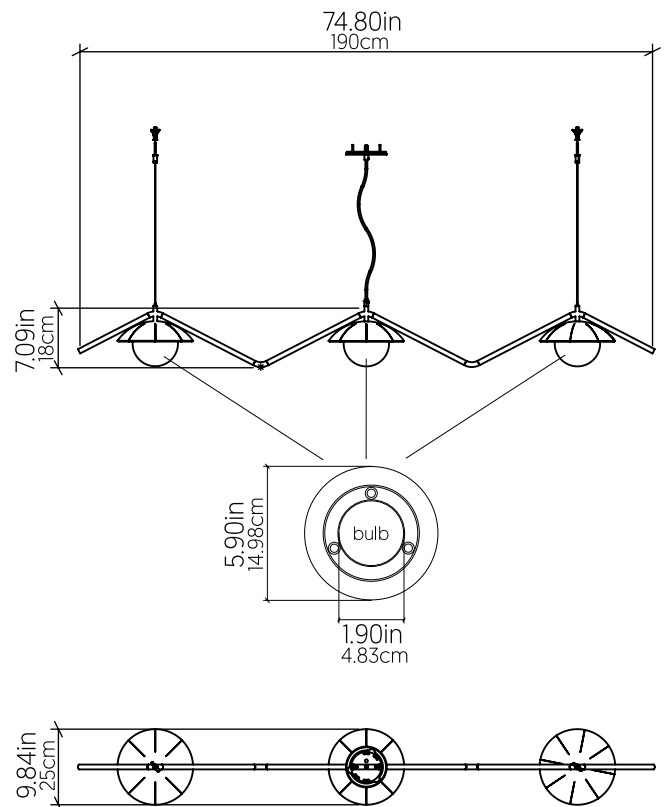

1516 [E26]

Name: Oyster DK Accord Pendant 1516
 Collection: Oyster
 Application: Pendant
 Construction: Natural Wood Veneer, MDF, Carbon Steel

Specifications

Light Source: 3x 25W 120V - 240V [E26]
 Driver Location: N/A
 Color Temperature: Lamp Dependent
 Dimming Option: Lamp Dependent
 CRI: Lamp Dependent
 Delivered Lumens: Lamp Dependent
 Total Power: Lamp Dependent
 Input Voltage: 120V-240V
 Input Frequency: 60 Hz
 Height Adjustment Limit: 10'
 Lamp Type: E26- A15 (1.9" diameter)
 Standard: Metal rod in matte Black

Fixture Image

Technical Drawing

Photometric Graph

Standards