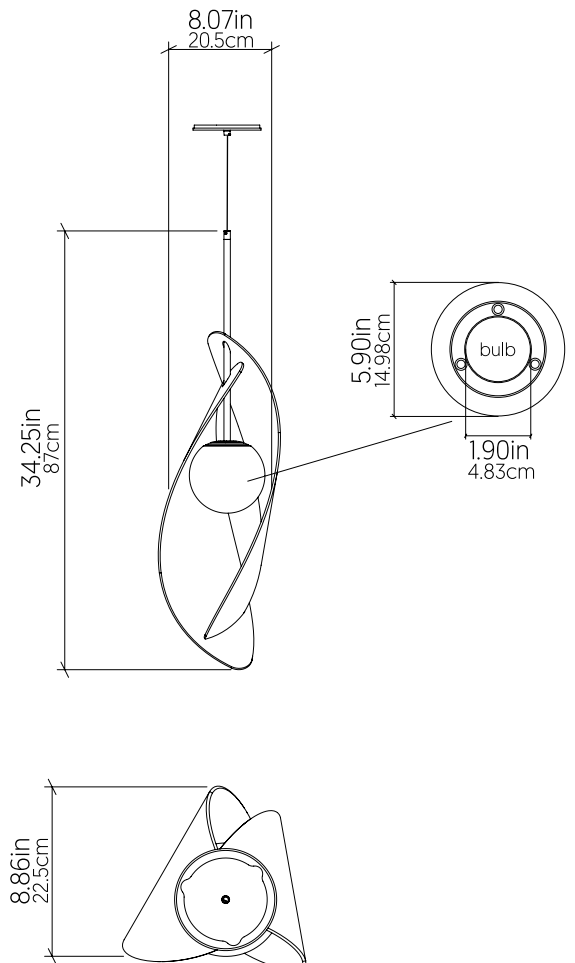

1512 [E26]

Name: Oyster Accord Pendant 1512
 Collection: Oyster
 Application: Pendant
 Construction: Natural Wood Veneer, MDF

Specifications

Light Source: 1x 25W 120V - 240V [E26]
 Driver Location: N/A
 Color Temperature: Lamp Dependent
 Dimming Option: Lamp Dependent
 CRI: Lamp Dependent
 Delivered Lumens: Lamp Dependent
 Total Power: Lamp Dependent
 Input Voltage: 120V-240V
 Input Frequency: 60 Hz
 Height Adjustment Limit: 10'
 Lamp Type: E26- A15 (1.9" diameter)
 Standard: Metal rod in Lead Grey

Fixture Image

Technical Drawing

Photometric Graph

Standards