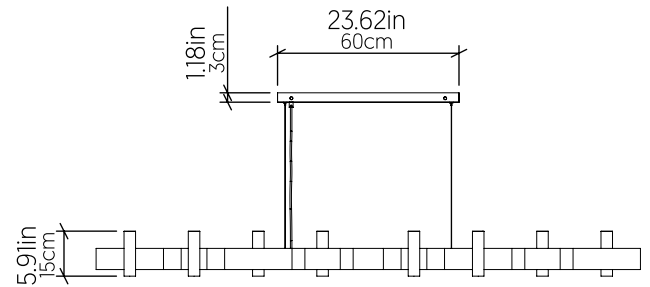

1524 [E-12]

Name: Flow Accord Pendant 1524
 Collection: Flow
 Application: Pendant
 Construction: Natural Wood Veneer, MDF, Carbon Steel

Specifications

Light Source: 8x 10w 110V -125V [E12]
 Driver Location: N/A
 Color Temperature: Lamp Dependent
 Dimming Option: Lamp Dependent
 CRI: Lamp Dependent
 Delivered Lumens: Lamp Dependent
 Total Power: Lamp Dependent
 Input Voltage: 110V-125V
 Input Frequency: 60 Hz
 Canopy Dimension: H0.8cm Ø13,5cm / H0.31" Ø5.31"
 Height Adjustment Limit: 10'
 Standard: Metal spot in Matte Black

Fixture Image

Technical Drawing

Photometric Graph

Standards