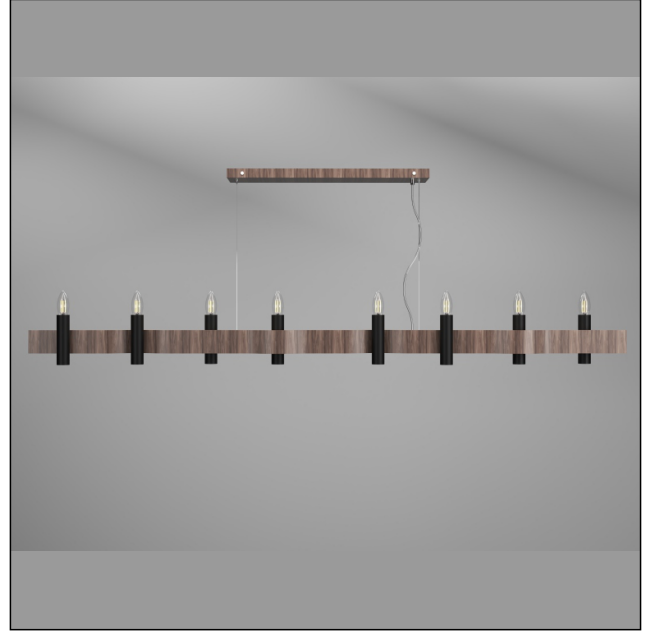

1524 [E-12]

Name: Flow Accord Pendant 1524
 Collection: Flow
 Application: Pendant
 Construction: Natural Wood Veneer, MDF, Carbon Steel

Specifications

Light Source: 8x 10w 110V -125V [E12]
 Driver Location: N/A
 Color Temperature: Lamp Dependent
 Dimming Option: Lamp Dependent
 CRI: Lamp Dependent
 Delivered Lumens: Lamp Dependent
 Total Power: Lamp Dependent
 Input Voltage: 110V-125V
 Input Frequency: 60 Hz
 Canopy Dimension: H0.8cm Ø13,5cm / H0.31" Ø5.31"
 Height Adjustment Limit: 10'
 Standard: Metal spot in Matte Black

Fixture Image

Technical Drawing

Photometric Graph

Standards