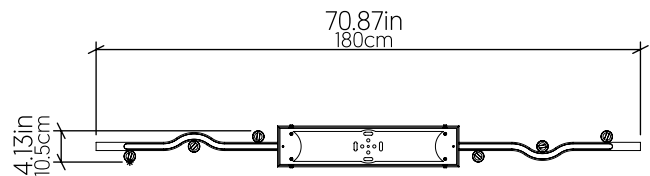

1524 [E-12]

Name: Flow Accord Pendant 1524
 Collection: Flow
 Application: Pendant
 Construction: Natural Wood Veneer, MDF, Carbon Steel

Specifications

Light Source: 8x 10w 110V -125V [E12]
 Driver Location: N/A
 Color Temperature: Lamp Dependent
 Dimming Option: Lamp Dependent
 CRI: Lamp Dependent
 Delivered Lumens: Lamp Dependent
 Total Power: Lamp Dependent
 Input Voltage: 110V-125V
 Input Frequency: 60 Hz
 Canopy Dimension: H0.8cm Ø13,5cm / H0.31" Ø5.31"
 Height Adjustment Limit: 10'
 Standard: Metal spot in Matte Black

Fixture Image

Technical Drawing

Photometric Graph

Standards