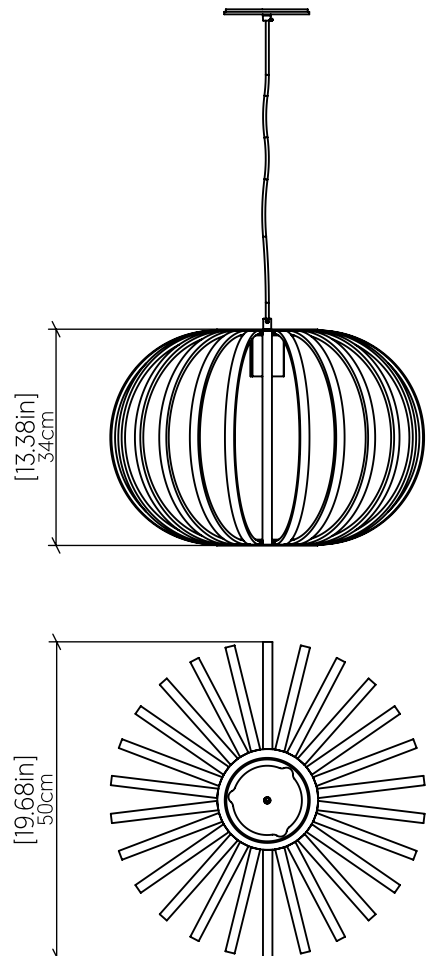

1493 [E-26]

Name: Balloon Accord Pendant 1493
 Collection: Balloon
 Application: Pendant
 Construction: Natural Wood Veneer, MDF

Fixture Image

Specifications

Light Source: 1x E26 25W 120V-240V
 Driver Location: N/A
 Color Temperature: Lamp Dependent
 Dimming Option: Lamp Dependent
 CRI: Lamp Dependent
 Delivered Lumens: Lamp Dependent
 Total Power: Lamp Dependent
 Input Voltage: 120V-240V
 Input Frequency: 60 Hz
 Canopy Dimension: H0.8cm Ø13,5cm / H0.31" Ø5.31"
 Height Adjustment Limit: 10'
 Standard: Interior in Maple

Technical Drawing

Photometric Graph

Standards