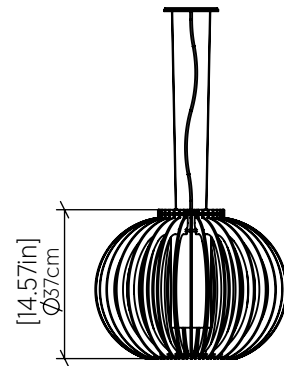

1134 [E-26]

Name: Stecche Di Legno Accord Pendant 1185
 Collection: Stecche di Legno
 Application: Pendant
 Construction: Natural Wood Veneer, MDF

Fixture Image

Specifications

Light Source: 1X 25W 120V-240V E26 [medium base]
 Driver Location: N/A
 Color Temperature: Lamp Dependent
 Dimming Option: Lamp Dependent
 CRI: Lamp Dependent
 Delivered Lumens: Lamp Dependent
 Total Power: Lamp Dependent
 Input Voltage: 120V-240V
 Input Frequency: 60 Hz
 Canopy Dimension: H0.8cm Ø13,5cm / H0.31" Ø5.31"
 Height Adjustment Limit: 10'
 Weight: 2kg/4.18lbs

Technical Drawing

Photometric Graph

Standards