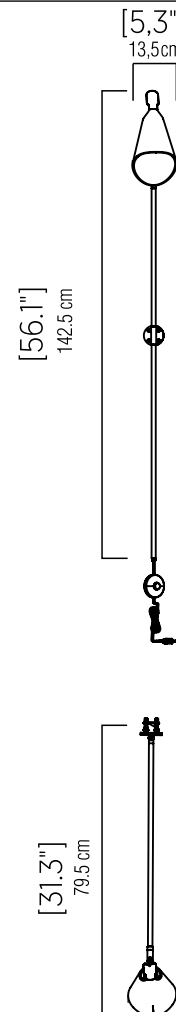

4193 [E-26]

Name: Balance Accord Wall Lamp 4193
 Collection: Balance
 Application: Wall Lamp
 Construction: Natural Wood Venner, MDF and Carbon Steel

Specifications

Light Source: 1X 25W 120V-240V E26 (medium base)
 Light Bulbs not Included
 Color Temperature: Lamp dependent
 CRI: Lamp dependent
 Delivered Lumens: Lamp dependent
 Total Power: Lamp dependent
 Input Voltage: 120V-240V
 Input Frequency: 60 Hz
 Weight: N/A
 Standard: Black lacquer painted metal

Fixture Image

Technical Drawing

Photometric Graph

Standards