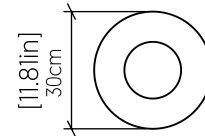

1462 [E-26]

Name: Orbit Accord Pendant 1462
Collection: Cubic
Application: Pendant
Construction: Natural Wood Veneer, MDF,
Frosted Glass and Carbon Steel

Specifications

Light Source: 1x 25w 120V-240V E26 [medium base]
Lamps not included
Color Temperature: Lamp Dependent
Dimming Option: Lamp Dependent
CRI: Lamp Dependent
Delivered Lumens: Lamp Dependent
Total Power: Lamp Dependent
Input Voltage: 120V-240V
Input Frequency: 60 Hz
Canopy Dimension: H0.8xØ13.5cm / H0.31xØ5.31"
Height Adjustment Limit: 10'
Lamp Type: E26- A15 (1.9" diameter)
Standard: Metal rod in Lead Grey

Fixture Image

Technical Drawing

Photometric Graph

Standards