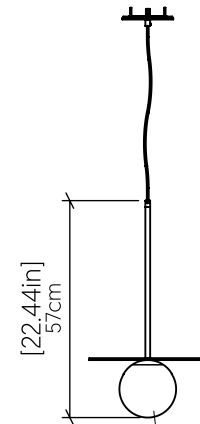

1462 [E-26]

Name: Orbit Accord Pendant 1462
 Collection: Cubic
 Application: Pendant
 Construction: Natural Wood Veneer, MDF,
 Frosted Glass and Carbon Steel

Specifications

Light Source: 1x 25w 120V-240V E26 [medium base]
 Lamps not included
 Color Temperature: Lamp Dependent
 Dimming Option: Lamp Dependent
 CRI: Lamp Dependent
 Delivered Lumens: Lamp Dependent
 Total Power: Lamp Dependent
 Input Voltage: 120V-240V
 Input Frequency: 60 Hz
 Canopy Dimension: H0.8xØ13.5cm / H0.31xØ5.31"
 Height Adjustment Limit: 10'
 Lamp Type: E26- A15 (1.9" diameter)
 Standard: Metal rod in Lead Grey

Fixture Image

Technical Drawing

Photometric Graph

Standards