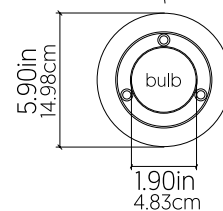

1462 [E-26]

Name: Orbit Accord Pendant 1462
 Collection: Cubic
 Application: Pendant
 Construction: Natural Wood Veneer, MDF,
 Frosted Glass and Carbon Steel

Specifications

Light Source: 1x 25w 120V-240V E26 [medium base]
 Lamps not included
 Color Temperature: Lamp Dependent
 Dimming Option: Lamp Dependent
 CRI: Lamp Dependent
 Delivered Lumens: Lamp Dependent
 Total Power: Lamp Dependent
 Input Voltage: 120V-240V
 Input Frequency: 60 Hz
 Canopy Dimension: H0.8xØ13.5cm / H0.31xØ5.31"
 Height Adjustment Limit: 10'
 Lamp Type: E26- A15 (1.9" diameter)
 Standard: Metal rod in Lead Grey

Fixture Image

Technical Drawing

Photometric Graph

Standards