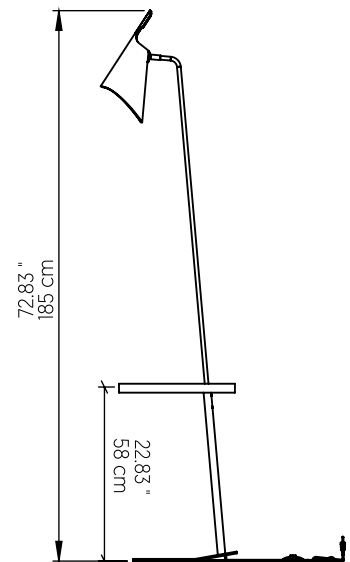

## 3042 [E-26]

Name: Balance Accord Floor Lamp 3042  
 Collection: Balance  
 Application: Floor Lamp  
 Construction: Natural Wood Veneer, MDF and Carbon Steel

### Specifications

Light Source: 1X 25W 120v-240v E26 (medium base)  
 Light Bulbs not Included  
 Color Temperature: Lamp dependent  
 CRI: Lamp dependent  
 Delivered Lumens: Lamp dependent  
 Total Power: Lamp dependent  
 Input Voltage: 120V - 240V  
 Input Frequency: 60 Hz  
 Canopy Dimension: N/A  
 Height Adjustment Limit: N/A  
 Weight: N/A  
 Standard: Black lacquer painted metal and spot

### Technical Drawing