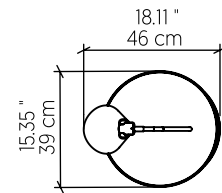

3042 [E-26]

Name: Balance Accord Floor Lamp 3042
Collection: Balance
Application: Floor Lamp
Construction: Natural Wood Veneer, MDF and Carbon Steel

Specifications

Light Source: 1X 25W 120v-240v E26 (medium base)
Light Bulbs not Included
Color Temperature: Lamp dependent
CRI: Lamp dependent
Delivered Lumens: Lamp dependent
Total Power: Lamp dependent
Input Voltage: 120V - 240V
Input Frequency: 60 Hz
Canopy Dimension: N/A
Height Adjustment Limit: N/A
Weight: N/A
Standard: Black lacquer painted metal and spot

Fixture Image

Technical Drawing

Photometric Graph

Standards