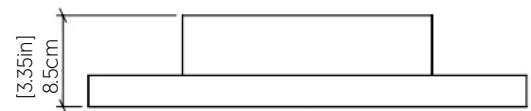

5095LED (LED)

Name: Naiá Accord Ceiling 5095LED
Collection: Naiá
Application: Ceiling / Wall
Construction: Natural Wood Venner, MDF and Acrylic

Specifications

Light Source: LED Strip
Driver Location: Inside the luminaire
Color Temperature: 3000K, 3500K or 4000K
Dimming Option: 0-10V, ELV/TRIAC
CRI: 90
Delivered Lumens: 814lm
Total Power: 23W
Input Voltage: 120V - 277V
Input Frequency: 60 Hz
Canopy Dimension: N/A
Height Adjustment Limit: N/A
Weight: N/A

Fixture Image

Technical Drawing

Photometric Graph

Standards