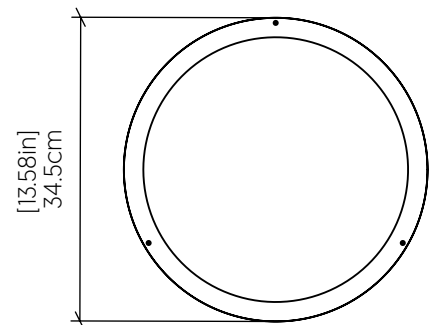

Technical Drawing