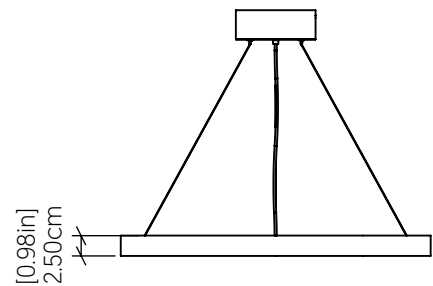

Technical Drawing